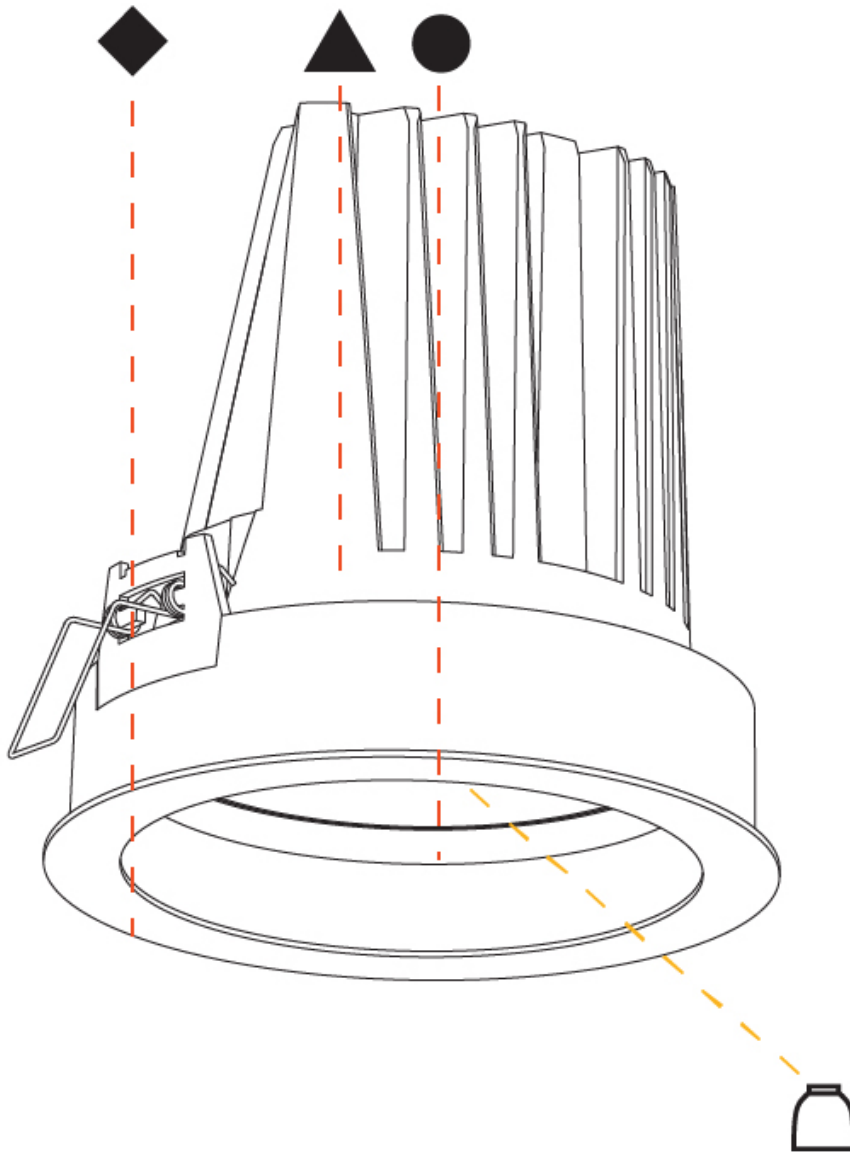

MECHANIQ ROUND COMFORT RECESSED

A35058-

PROJECT _____

TYPE _____

SPECIFIER _____

QUANTITY _____

DATE _____